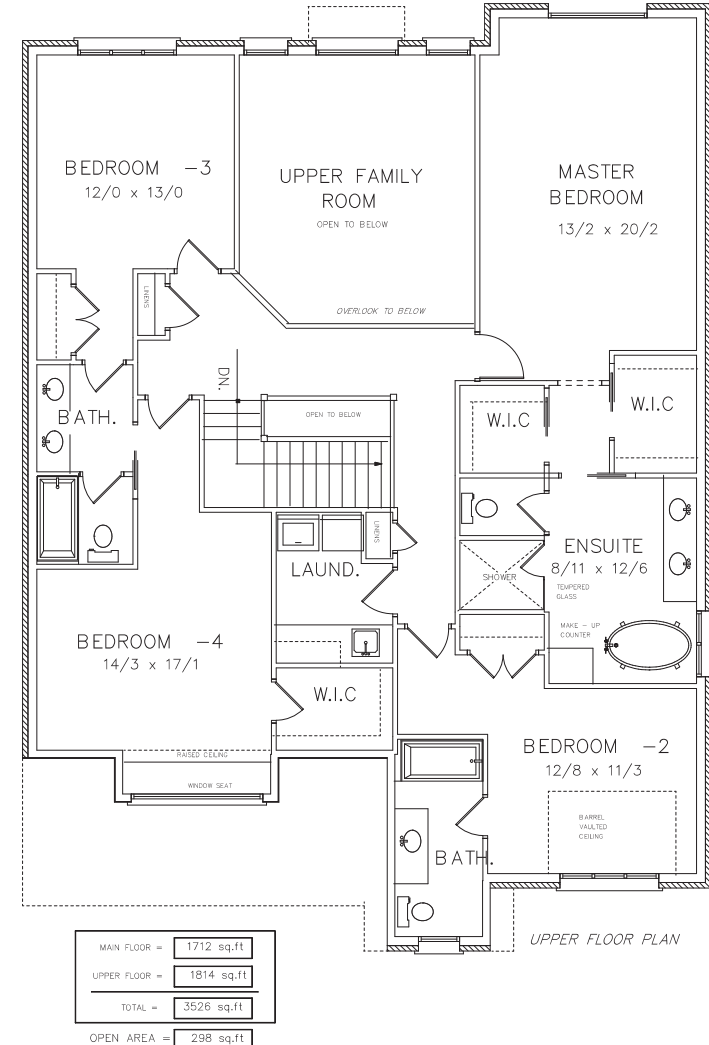

tiffany II

3824 SQUARE FEET
[298 SQ. FT. OF OPEN SPACE]

***INCLUDES 298 SQUARE FEET OF OPEN SPACE**

*RENDERING AND PLAN ARE CONCEPT ONLY OF THE COMPLETED BUILDING AND ARE SUBJECT TO CHANGE. RENDERING AND PLAN MAY ALSO SHOW OPTIONAL FEATURES WHICH ARE NOT INCLUDED IN THE BASE PRICE. USABLE FLOOR SPACE MAY VARY FROM STATED FLOOR PLAN. LANDSCAPE AREAS AND PLANTINGS ARE CONCEPTS ONLY AND MAY VARY FROM FINISHED LANDSCAPE. SEE SALES REPRESENTATIVE FOR MORE INFORMATION. E. & O.E.