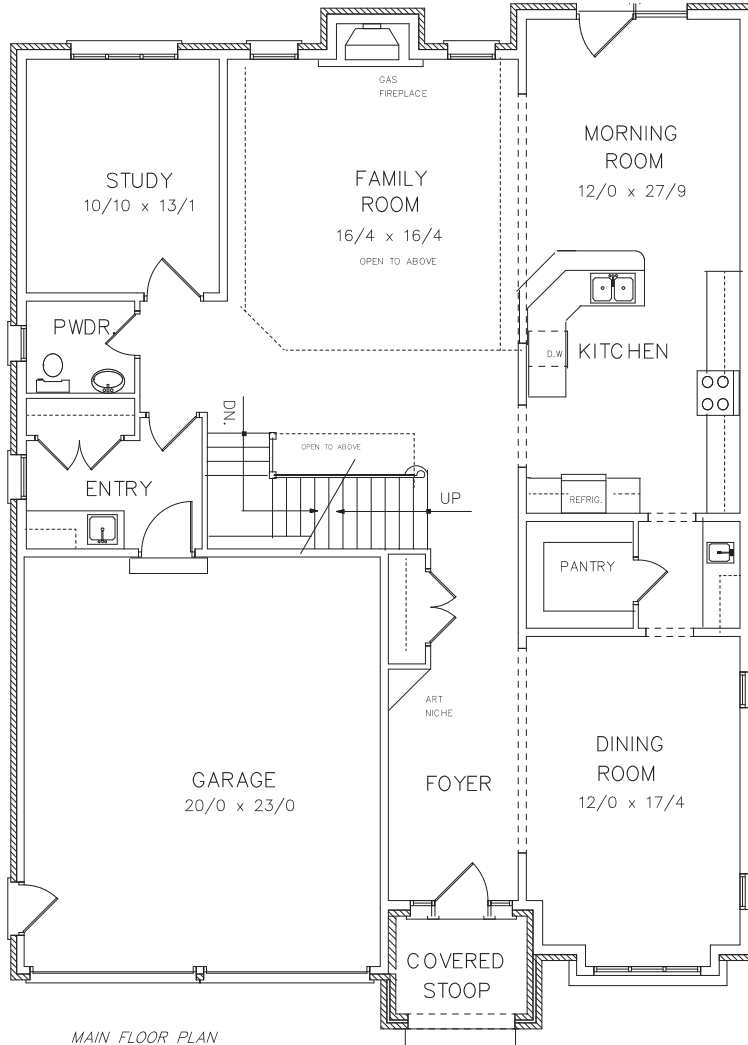

tiffany II

3824 SQUARE FEET
[298 SQ. FT. OF OPEN SPACE]

***INCLUDES 298 SQUARE FEET OF OPEN SPACE**

*RENDERING AND PLAN ARE CONCEPT ONLY OF THE COMPLETED BUILDING AND ARE SUBJECT TO CHANGE. RENDERING AND PLAN MAY ALSO SHOW OPTIONAL FEATURES WHICH ARE NOT INCLUDED IN THE BASE PRICE. USABLE FLOOR SPACE MAY VARY FROM STATED FLOOR PLAN. LANDSCAPE AREAS AND PLANTINGS ARE CONCEPTS ONLY AND MAY VARY FROM FINISHED LANDSCAPE. SEE SALES REPRESENTATIVE FOR MORE INFORMATION. E. & O.E.