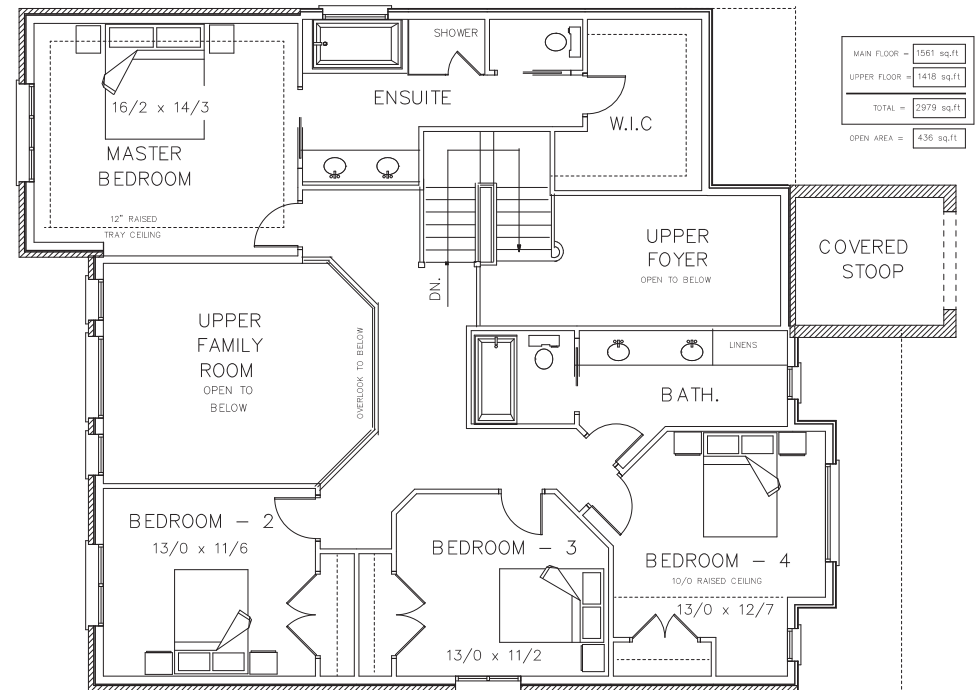

baroque III

3415 SQUARE FEET
[436 SQ. FT. OF OPEN SPACE]

MAIN FLOOR PLAN

| | |
|---------------|-------------|
| MAIN FLOOR = | 1561 sq.ft. |
| UPPER FLOOR = | 1418 sq.ft. |
| TOTAL = | 2979 sq.ft. |
| OPEN AREA = | 436 sq.ft. |

UPPER FLOOR PLAN

***INCLUDES 436 SQUARE FEET OF OPEN SPACE**