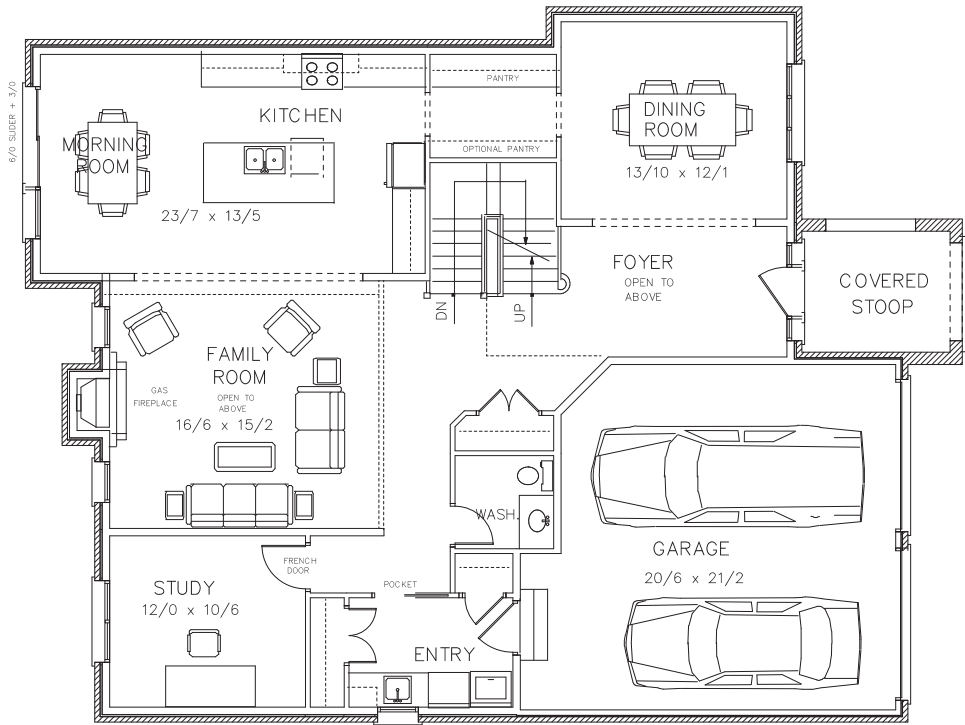

baroque III

3415 SQUARE FEET
[436 SQ. FT. OF OPEN SPACE]

MAIN FLOOR PLAN

| | |
|---------------|-------------|
| MAIN FLOOR = | 1561 sq.ft. |
| UPPER FLOOR = | 1418 sq.ft. |
| TOTAL = | 2979 sq.ft. |
| OPEN AREA = | 436 sq.ft. |

UPPER FLOOR PLAN

***INCLUDES 436 SQUARE FEET OF OPEN SPACE**