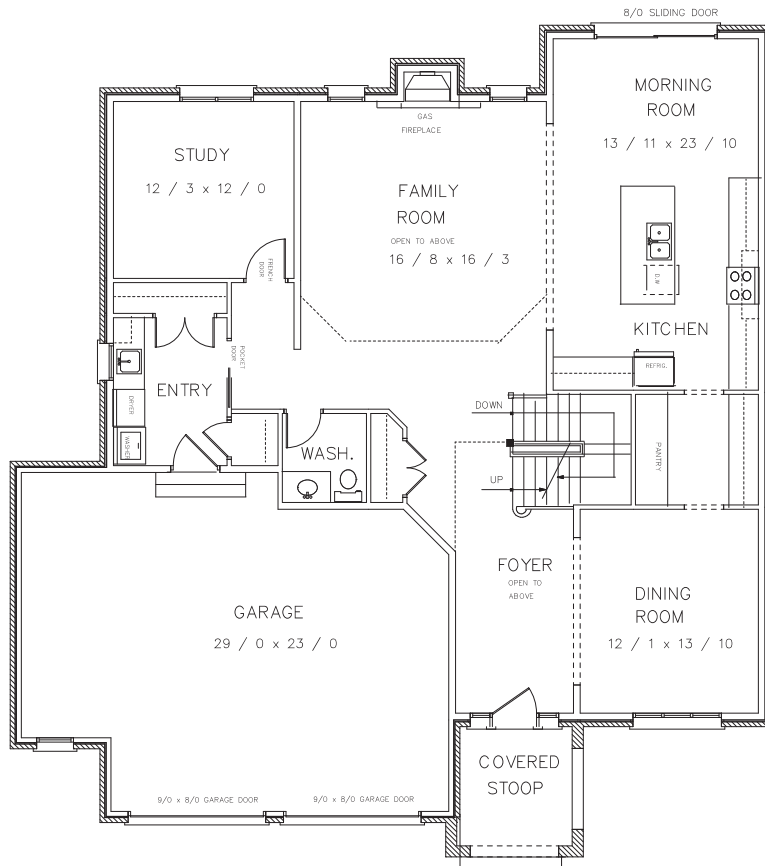

## baroque II

**3661 SQUARE FEET**  
[455 SQ. FT. OF OPEN SPACE]

MAIN FLOOR PLAN

UPPER FLOOR PLAN

**\*INCLUDES 455 SQUARE FEET OF OPEN SPACE**

\*RENDERING AND PLAN ARE CONCEPT ONLY OF THE COMPLETED BUILDING AND ARE SUBJECT TO CHANGE. RENDERING AND PLAN MAY ALSO SHOW OPTIONAL FEATURES WHICH ARE NOT INCLUDED IN THE BASE PRICE. USABLE FLOOR SPACE MAY VARY FROM STATED FLOOR PLAN. LANDSCAPE AREAS AND PLANTINGS ARE CONCEPTS ONLY AND MAY VARY FROM FINISHED LANDSCAPE. SEE SALES REPRESENTATIVE FOR MORE INFORMATION. E. & O.E.