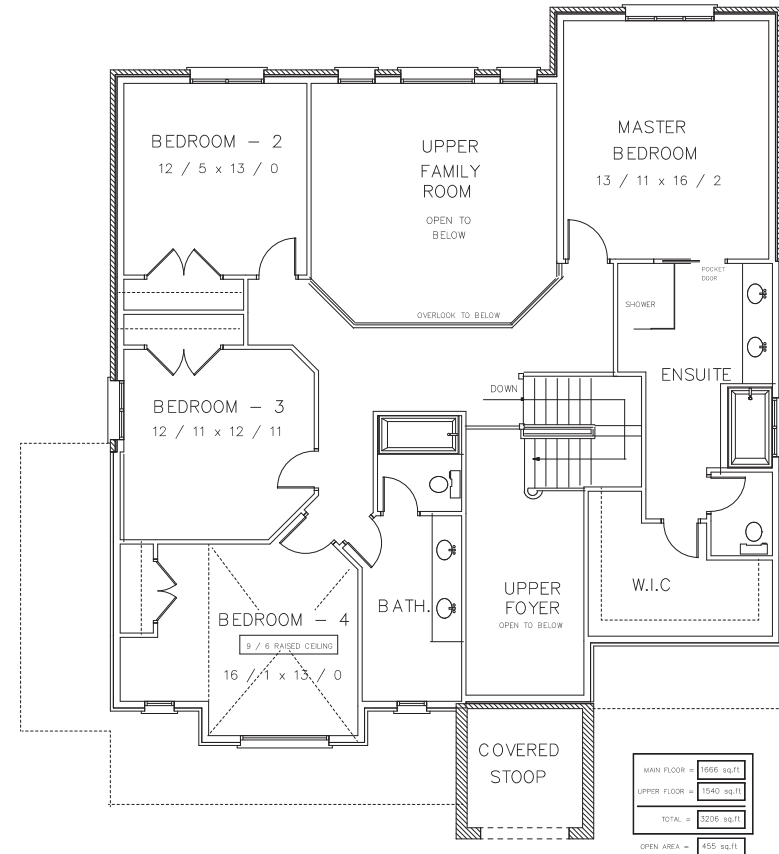

## baroque II

**3661 SQUARE FEET**  
[455 SQ. FT. OF OPEN SPACE]

MAIN FLOOR PLAN

UPPER FLOOR PLAN

**\*INCLUDES 455 SQUARE FEET OF OPEN SPACE**

\*RENDERING AND PLAN ARE CONCEPT ONLY OF THE COMPLETED BUILDING AND ARE SUBJECT TO CHANGE. RENDERING AND PLAN MAY ALSO SHOW OPTIONAL FEATURES WHICH ARE NOT INCLUDED IN THE BASE PRICE. USABLE FLOOR SPACE MAY VARY FROM STATED FLOOR PLAN. LANDSCAPE AREAS AND PLANTINGS ARE CONCEPTS ONLY AND MAY VARY FROM FINISHED LANDSCAPE. SEE SALES REPRESENTATIVE FOR MORE INFORMATION. E. & O.E.