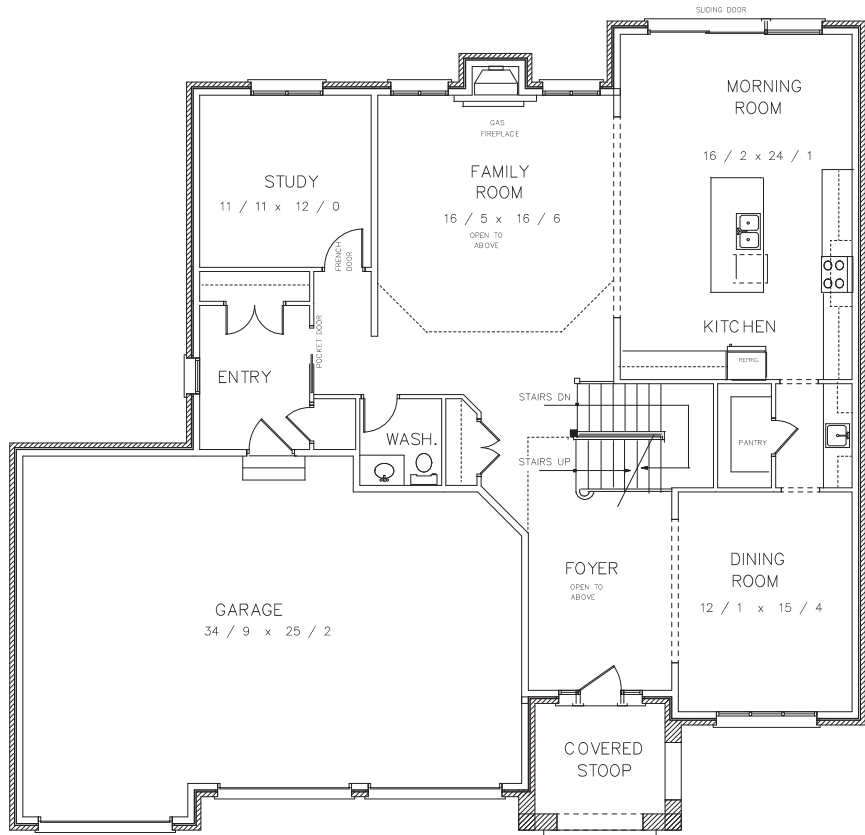

*baroque*  
3964 SQUARE FEET  
[484 SQ FT OF OPEN SPACE]

MAIN FLOOR PLAN

UPPER FLOOR PLAN

MAIN FLOOR =	1758 sq.ft.
UPPER FLOOR =	1732 sq.ft.
TOTAL =	3490 sq.ft.
OPEN AREA =	484 sq.ft.

**\*INCLUDES 484 SQUARE FEET OF OPEN SPACE**

\*RENDERING AND PLAN ARE CONCEPT ONLY OF THE COMPLETED BUILDING AND ARE SUBJECT TO CHANGE. RENDERING AND PLAN MAY ALSO SHOW OPTIONAL FEATURES WHICH ARE NOT INCLUDED IN THE BASE PRICE. USABLE FLOOR SPACE MAY VARY FROM STATED FLOOR PLAN. LANDSCAPE AREAS AND PLANTINGS ARE CONCEPTS ONLY AND MAY VARY FROM FINISHED LANDSCAPE. SEE SALES REPRESENTATIVE FOR MORE INFORMATION. E. & O.E.