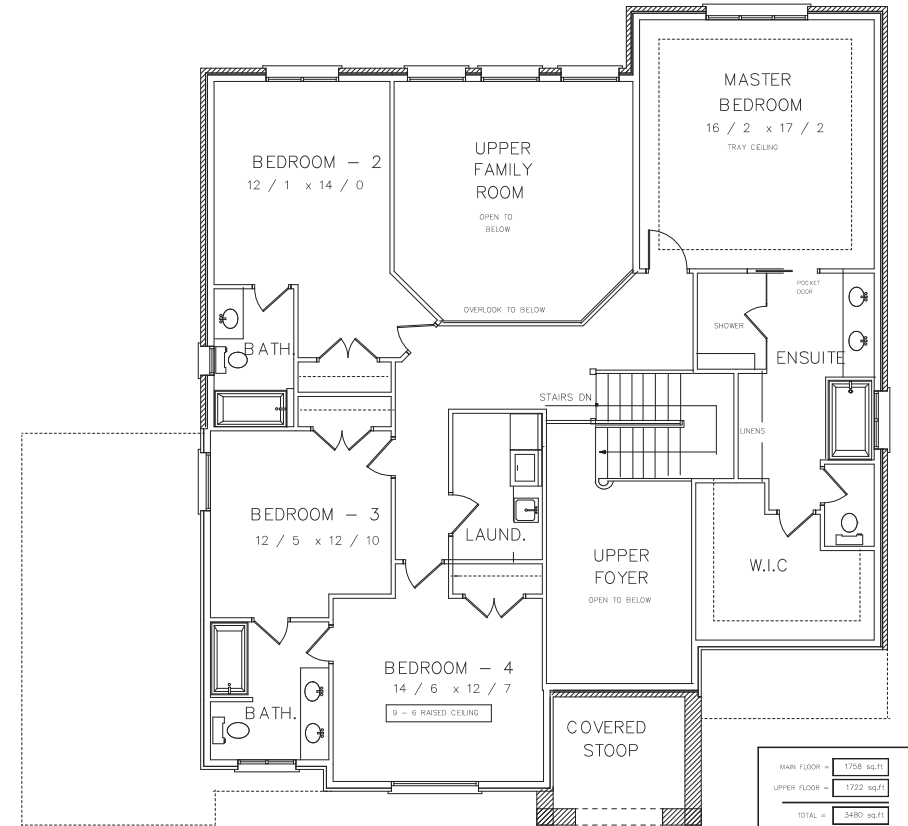

*baroque*  
3964 SQUARE FEET  
[484 SQ FT OF OPEN SPACE]

MAIN FLOOR PLAN

UPPER FLOOR PLAN

MAIN FLOOR =	1758 sq.ft.
UPPER FLOOR =	1732 sq.ft.
TOTAL =	3490 sq.ft.
OPEN AREA =	484 sq.ft.

**\*INCLUDES 484 SQUARE FEET OF OPEN SPACE**

\*RENDERING AND PLAN ARE CONCEPT ONLY OF THE COMPLETED BUILDING AND ARE SUBJECT TO CHANGE. RENDERING AND PLAN MAY ALSO SHOW OPTIONAL FEATURES WHICH ARE NOT INCLUDED IN THE BASE PRICE. USABLE FLOOR SPACE MAY VARY FROM STATED FLOOR PLAN. LANDSCAPE AREAS AND PLANTINGS ARE CONCEPTS ONLY AND MAY VARY FROM FINISHED LANDSCAPE. SEE SALES REPRESENTATIVE FOR MORE INFORMATION. E. & O.E.